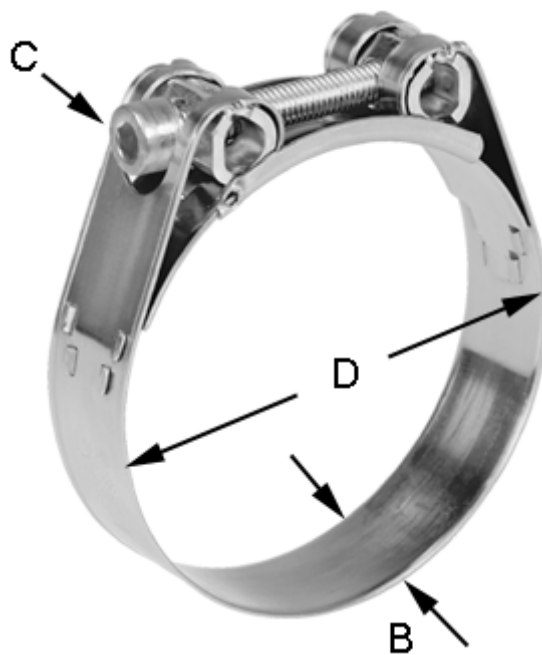

Article number: 025917205057

Description: Heavy Duty Clamp GBS M 57/20 W5 ISK STC

Measures

C (screw type) = ISK
Diameter D = 56-59
Width B = 20